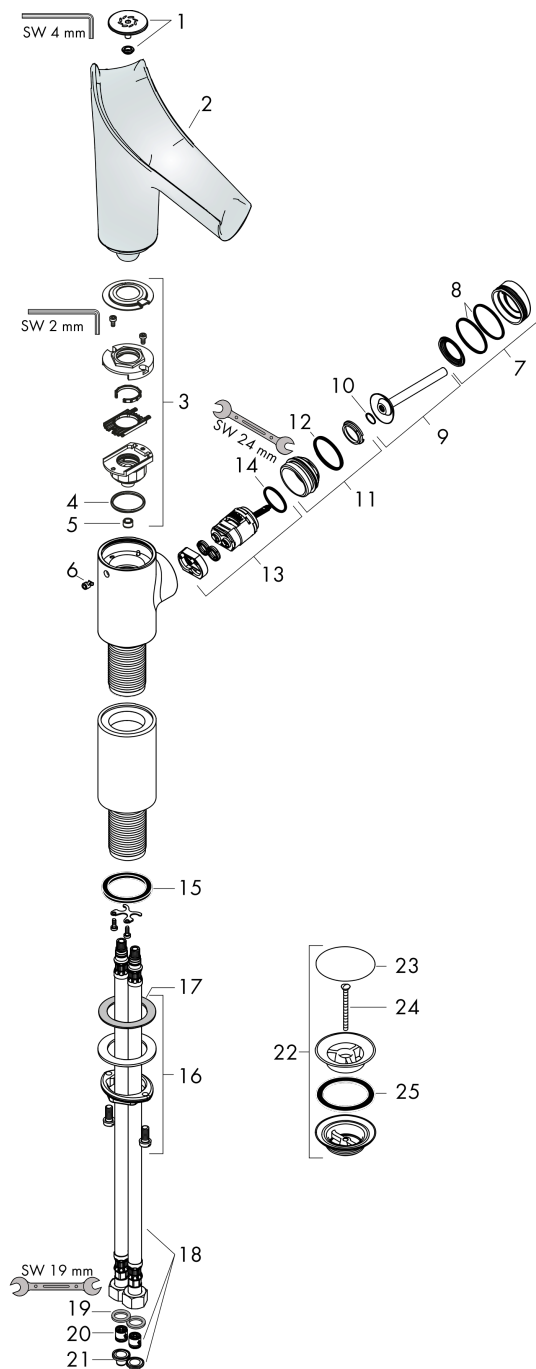

AXOR Starck V
Single lever basin mixer 220 with glass spout for wash bowls with waste set
 Surfaces: **Chrome** Article Number: **12114000**

Description

product features

- consists of: single lever basin mixer, waste set
- ComfortZone 220
- projection 125 mm
- swivel range adjustable in 3 steps 95°, 120° or 360°
- spray type: laminar spray
- EasyClick connection between body and spout with SafetyStop-function
- Spout is dishwasher safe
- material spout: crystal glass
- flow rate at 3 bar: 4 l/min
- joystick ceramic cartridge
- non-closing waste set
- connection type: G 3/8 connections
- connection dimension: DN15
- handle can be positioned on the right or left
- not recommended for the public and semi-public area

Exploded Drawing

Year of production: >07/16

AXOR Starck V
Single lever basin mixer 220 with glass spout for wash bowls with waste set
 Surfaces: **Chrome** Article Number: **12114000**

Spare part list

Year of production: >07/16

Pos.	Description	Article Number	Price	PU
1	spray head cpl.	92486000	-	1
2	spout cpl.	92487000	-	1
3	service unit	92488000	-	1
4	O-ring 26x2	98147000	-	1
5	flow limiter (4 l/min)	92491000	-	1
6	pushbutton	92492000	-	1
7	escutcheon	92489000	-	1
8	O-ring 35x1,5	92114000	-	1
9	handle	92490000	-	1
10	O-ring 9x2	98119000	-	1
11	nut	95667000	-	1
12	O-Ring 30x2	98186000	-	1
13	cartridge, assy	96339000	-	1
14	O-ring 21,95x1,78	95169000	-	1
15	flat seal	98749000	-	1
16	fixing set (Ø 32)	13961000	-	1
17	lever collar	97548000	-	1
18	connection hose 450 mm M8x0,75 G3/8	98809000	-	1
19	sealing set	95581000	-	1
20	non return valve DW 10	96456000	-	1
21	filter packing	95291000	-	1
22	waste	50001000	-	1
23	cover	97141000	-	1
24	screw	98000000	-	1
25	form ring	96361000	-	1
a	fixation extension 35 mm	13898000	-	1
b	Grease	90920000	-	1