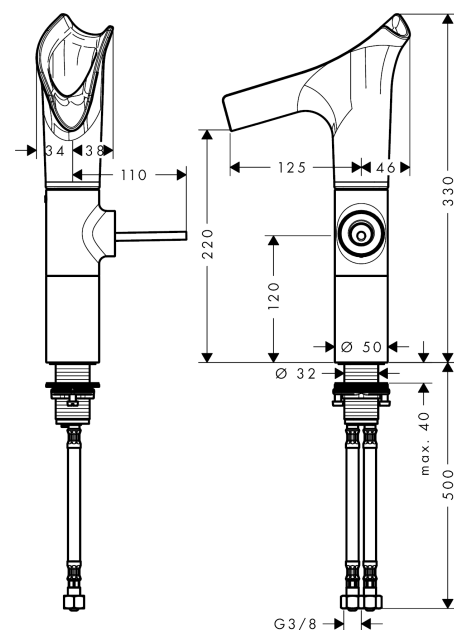

Scale drawing