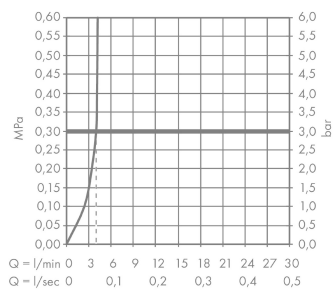

Technology

Product image

Scale drawing

AXOR Starck V
Single lever basin mixer 220 with glass spout for wash bowls with waste set
Surfaces: **Chrome** Article Number: **12114000**

Flowchart

AXOR Starck V
Single lever basin mixer 220 with glass spout for wash bowls with waste set
 Surfaces: **Chrome** Article Number: **12114000**